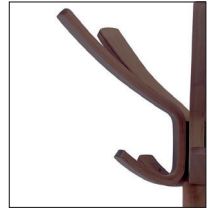

CAFE

100% WOOD COAT STAND

CLOSE ²
CLOTHES

The bistro coat rack updated with a stylish and refined design

5 double pegs for a perfect care of clothes

Rotative head for an easy access to the clothes

Wide base (4 foot) for perfect stability

Quick and easy assembly system without tools (3 min)

Compact packaging to reduce the environmental impact

The Café coat stand will seduce you with its design inspired by the Parisian bistro, all in wood. It consists of a rotating upper head equipped with 5 large pegs, and 5 other pegs on the lower level, as well as a wide base at 4 feet.

Its updated design will suit all workspaces. It can be positioned in the lobby, in your reception areas or in your offices.

CAFE

100% WOOD COAT STAND

**CLOSE 2
CLOTHES**

The bistro coat rack updated with a stylish and refined design

PRODUCT FEATURES	
Reference	PMCAFE
EAN	3129710011414
Materials	Drum : Wood
	Pegs : Wood
Color	Dark wood
Product dimensions	Height : 69,29 inch
	Drum : Ø 1,65 inch
	Base : Ø 21,65 inch
	Weight : 8,89 lbs
Number of pegs	5 double Pegs (10)
Base	4-foot base
Estimated assembly time	5 minutes - Without tools or screws
Origin	French design and development - Manufacturing in PRC
Guarantee	2 years