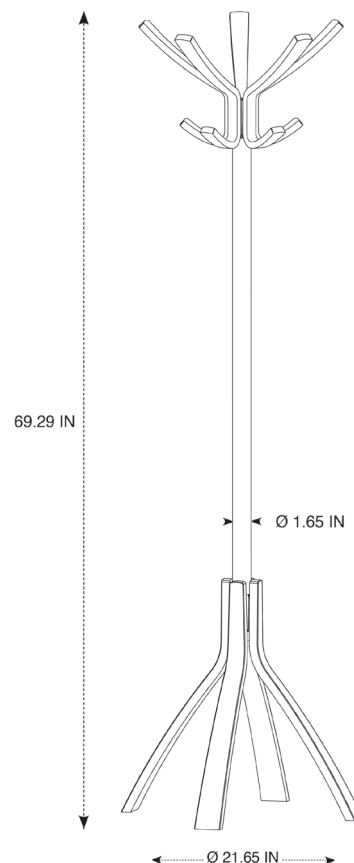

CAFE

100% WOOD COAT STAND

**CLOSE 2
CLOTHES**

The bistro coat rack updated with a stylish and refined design

PRODUCT FEATURES	
Reference	PMCAFE
EAN	3129710011414
Materials	Drum : Wood
	Pegs : Wood
Color	Dark wood
Product dimensions	Height : 69,29 inch
	Drum : Ø 1,65 inch
	Base : Ø 21,65 inch
	Weight : 8,89 lbs
Number of pegs	5 double Pegs (10)
Base	4-foot base
Estimated assembly time	5 minutes - Without tools or screws
Origin	French design and development - Manufacturing in PRC
Guarantee	2 years

PACKAGING DIMENSIONS	
* Sales unit (x1SU) Box	Dim. : L. 46,46 inch x W. 10,83 inch x H. 27,56 inch
	Weight : 9,26 lbs
* Box master (x1SU)	Dim. : L. 46,46 inch x W. 10,83 inch x H. 27,56 inch
	Weight : 9,26 lbs

EXISTING DESIGN :

Quand le beau rejoint l'utile